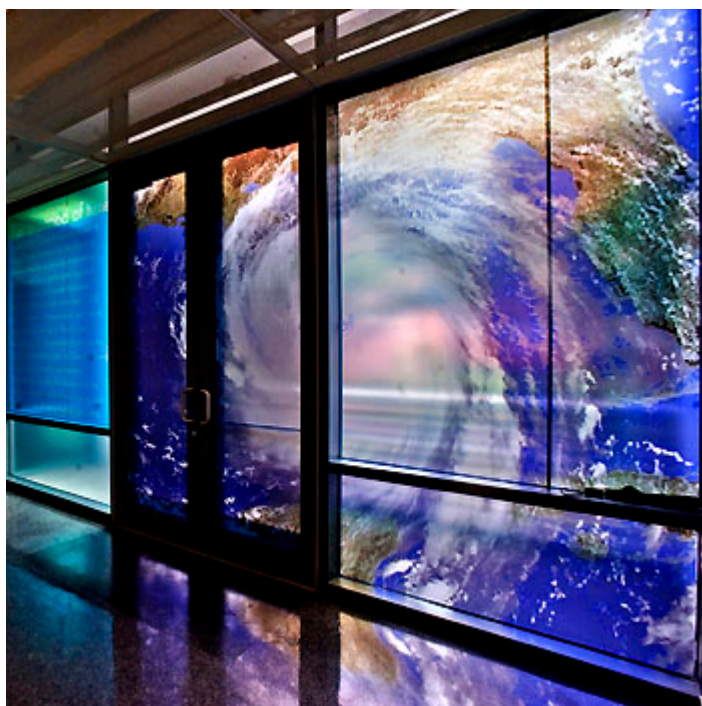

# Photos: Survive, Rebuild, Renew

January 01, 2010 12:00 AM

[Click to view larger photo with caption.](#)

The footprint of Hurricane Katrina leads off the “Katrina Remembered” exhibit that will be on display through Oct. 10 in the James Lounge of the Lavin-Bernick Center on the uptown campus. (Photo by Paula Burch-Celentano)

Three large display panels feature photos depicting how the storm affected Tulane, while display

Tulane University

cases include the flag that flew over the uptown campus during the storm. (Photo by Paula Burch-Celentano)

Green pins on a map indicate where members of the Tulane community ended up after the storm hit the Gulf Coast. (Photo by Paula Burch-Celentano)

Tulane communications staff members who developed the exhibit are, from left, Zack Weaver, Melinda Viles and Kathryn Hobgood Ray. (Photo by Sally Asher)