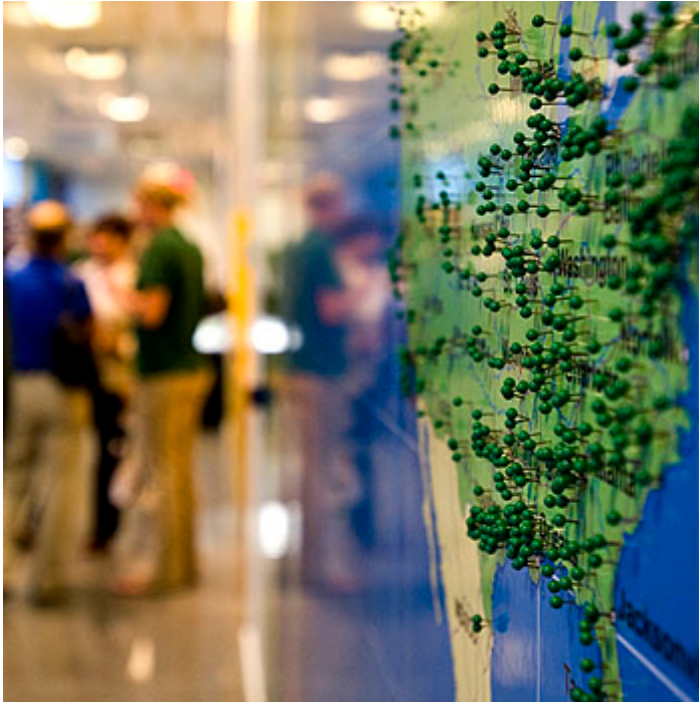

# Photos: Survive, Rebuild, Renew

January 01, 2010 12:00 AM

[Click to view larger photo with caption.](#)

The footprint of Hurricane Katrina leads off the “Katrina Remembered” exhibit that will be on display through Oct. 10 in the James Lounge of the Lavin-Bernick Center on the uptown campus. (Photo by Paula Burch-Celentano)

Three large display panels feature photos depicting how the storm affected Tulane, while display

Tulane University

cases include the flag that flew over the uptown campus during the storm. (Photo by Paula Burch-Celentano)

Green pins on a map indicate where members of the Tulane community ended up after the storm hit the Gulf Coast. (Photo by Paula Burch-Celentano)

Tulane communications staff members who developed the exhibit are, from left, Zack Weaver, Melinda Viles and Kathryn Hobgood Ray. (Photo by Sally Asher)