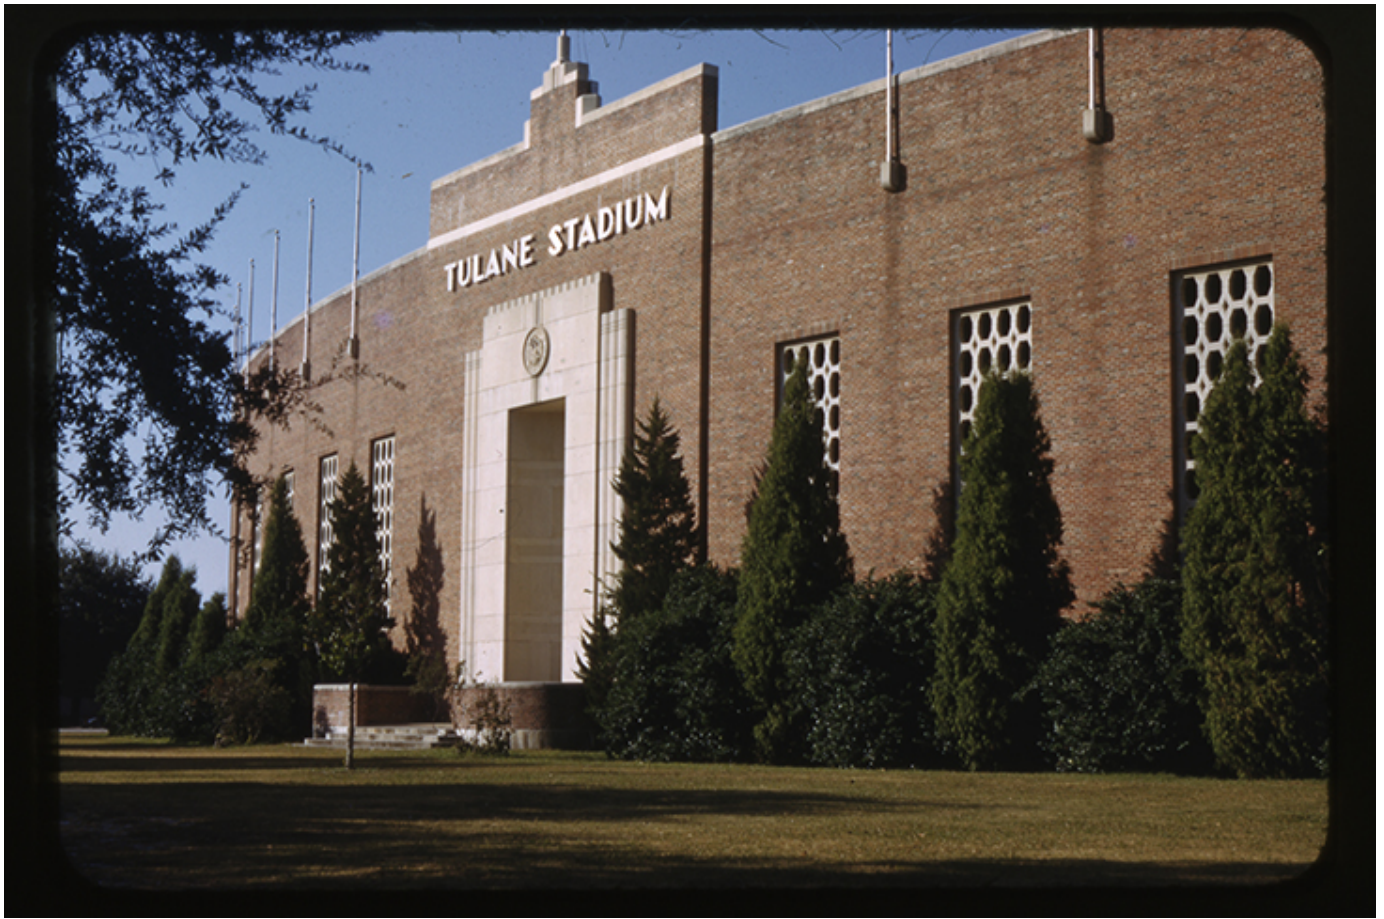

[Home again](#)

August 28, 2014 1:00 AM Photo by Paula Burch-Celentano
pburch@tulane.edu

Craftsmen with Carr Stone mount a restored cast stone medallion inside [Yulman Stadium](#) on the Tulane University uptown campus. The 1,500-pound medallion hung above the Willow Street entrance to the old [Tulane Stadium](#).

This 1952 photograph shows the medallion in its original location. (Photo from Tulane University Archives)