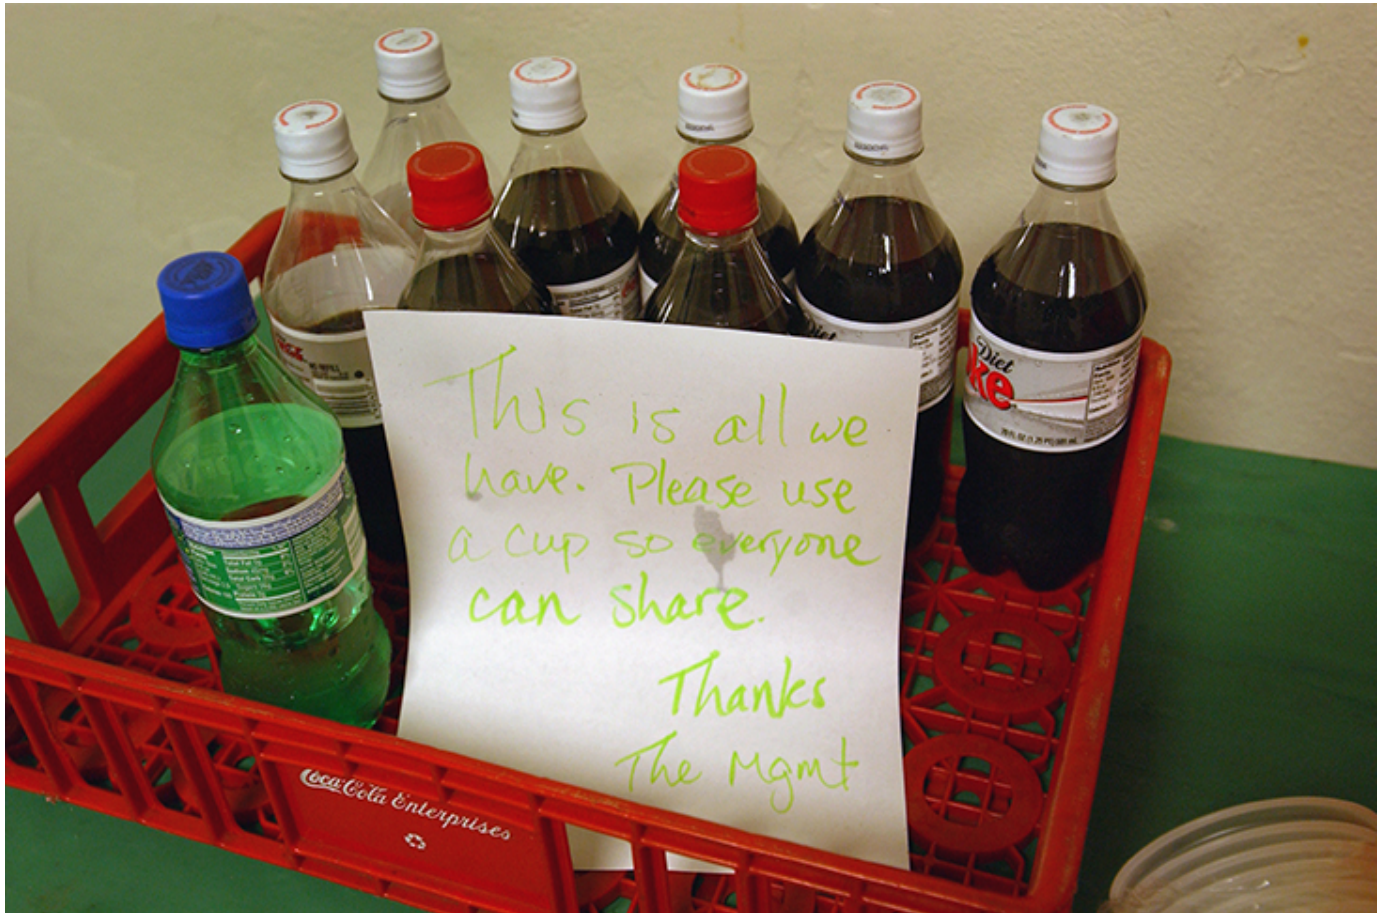

Sign of the time

August 13, 2015 1:00 AM Photo by Paula Burch-Celentano
pburch@tulane.edu

On Dec. 18, 2005, the Tulane University women's basketball team played its first game of the season in Avron B. Fogelman Arena in the Devlin Fieldhouse on the uptown campus. It was the first of any collegiate or professional competition in the city of New Orleans since Hurricane Katrina. To celebrate the return home, Green Wave Athletics invited every area resident to attend the game for free. Typically, a variety of refreshments is provided for reporters and photographers in the media room. Pictured, the department offered what was available at the time.