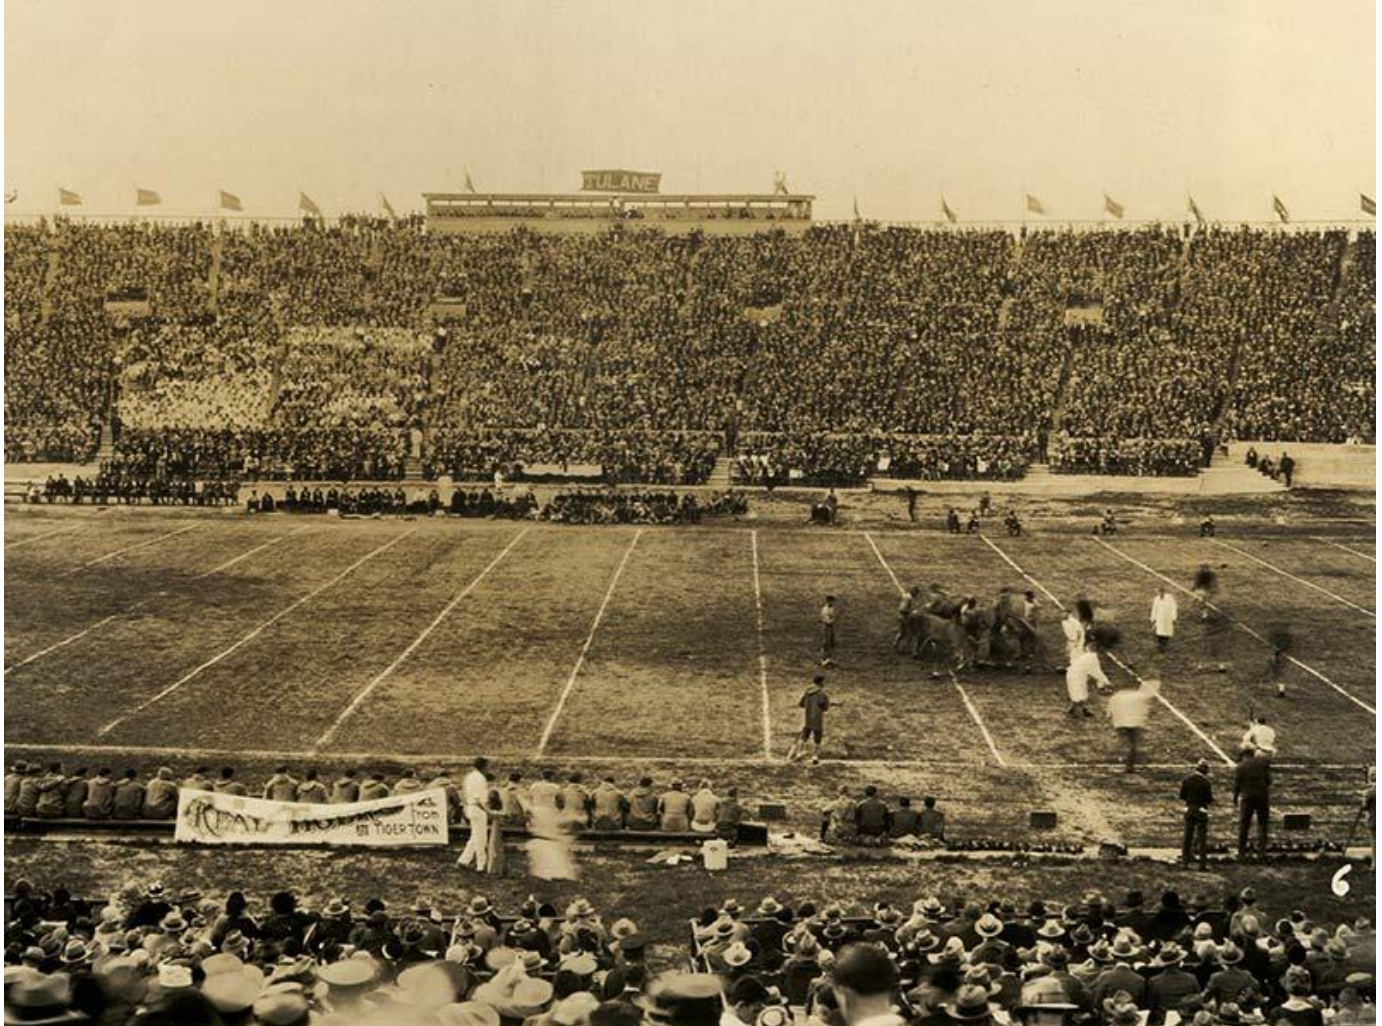

Historic home

September 15, 2016 3:30 PM Photo from Tulane University Archives
newwave@tulane.edu

The Tulane Green Wave hosts a packed house for a game versus the LSU Tigers in the early days of the old Tulane Stadium circa 1930.